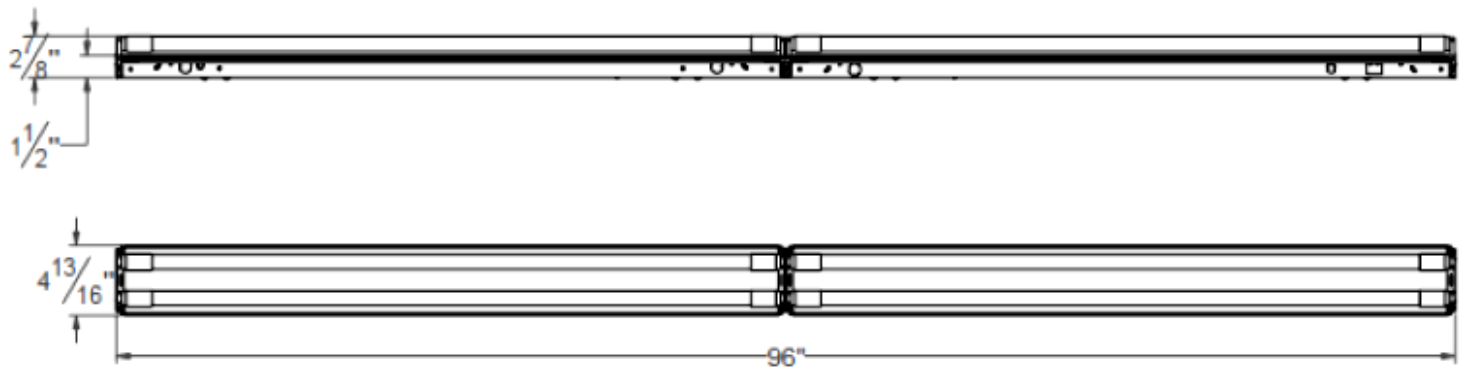

DIMENSIONS:

96"(L) x 4.81"(H) x 2.87"(W)

LRS-8FT-T4L-6PK

8FT LED-READY STRIP LIGHT

MODEL	FINISH	LAMP CHANNEL	IP RATING
LRS-8FT-T4L-6PK	White	4 Lamps (not included)	IP44

FEATURES:

- Direct AC input 120~277V for TYPE B (AC) T8 Lamps (not included)
- Housing: 22 gauge, Cold rolled steel
- Finish: White
- Lamp Channel: 4 Lamps (not included)
- End caps snap in for easy installation and maintenance
- Fixtures easily snap together for long continuous rows
- IP Rating: IP44, Suitable for damp locations